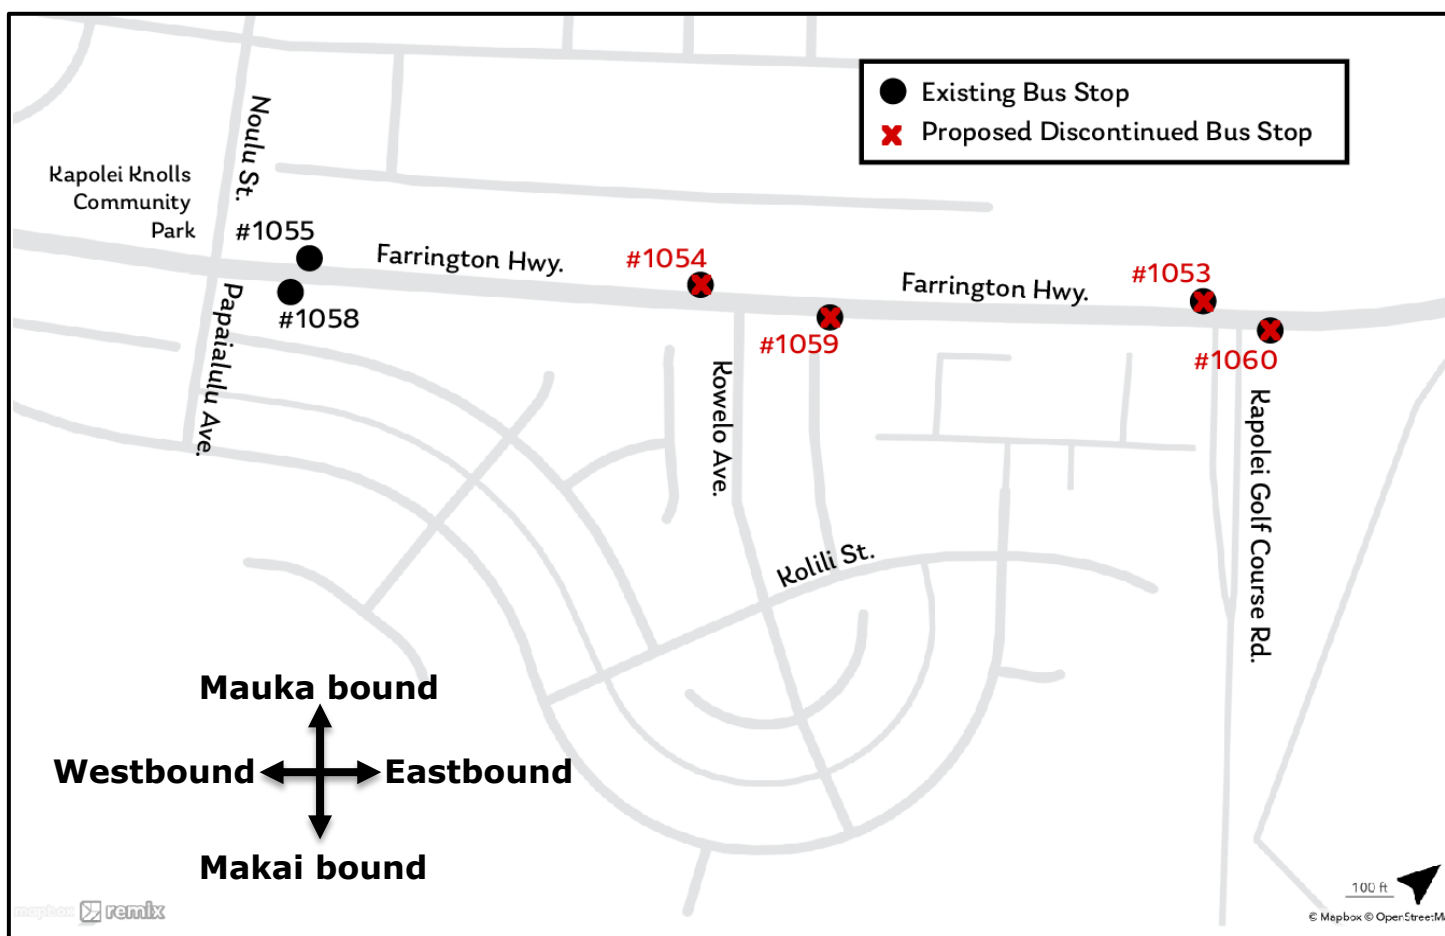

## The DTS is considering a request to discontinue the following bus stops:

- **Bus Stop #1053** (Farrington Hwy + Opp Kapolei Golf Course)
- **Bus Stop #1054** (Farrington Hwy + Opp Kowelo Ave)
- **Bus Stop #1059** (Farrington Hwy + Kowelo Ave)
- **Bus Stop #1060** (Farrington Hwy + Kapolei Golf Course)

## If the changes are made, the nearest bus stops will be at:

- **Bus Stop #1055** (Farrington Hwy + Noulu St)
- **Bus Stop #1058** (Farrington Hwy + Papaiaulu Ave)

For schedule and route information: [www.thebus.org](http://www.thebus.org) or call 848-5555.